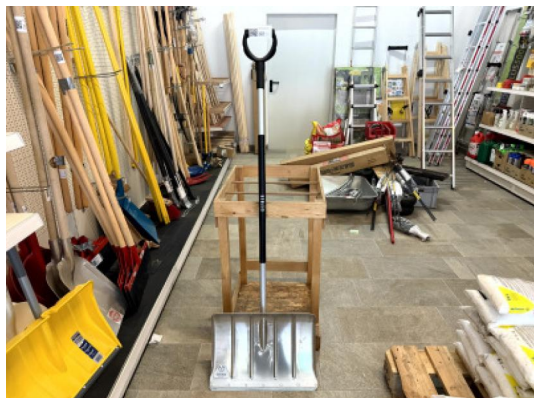

Schneeschieber Alu offner

Remaining time 12.05.2025 10:47:00

Location Austria

1 Stk Neu
