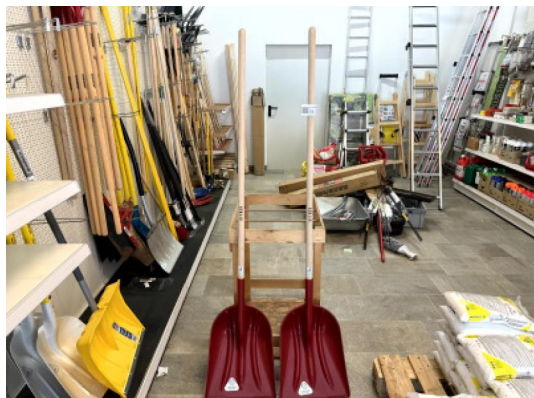

Schaufel Offner Kunststoff

Remaining time 12.05.2025 10:44:40

Location Austria

2 Stk Neu
