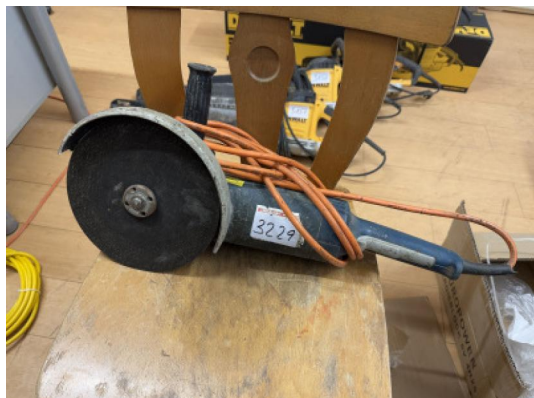

Winkelschleifer Bosch GWS 2400

Remaining time 13.03.2025 10:24:20

Location Austria