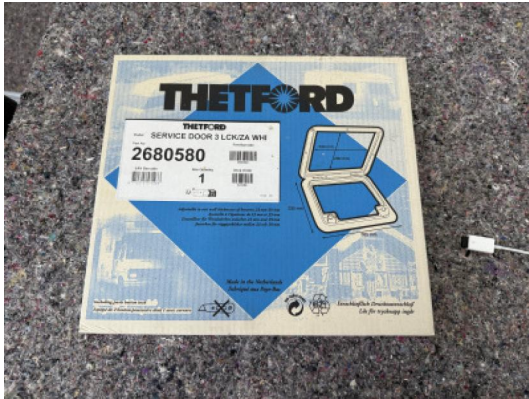

Thetford Serviceklappe

Remaining time 02.02.2025 11:17:11

Location Österreich

385x335mm
