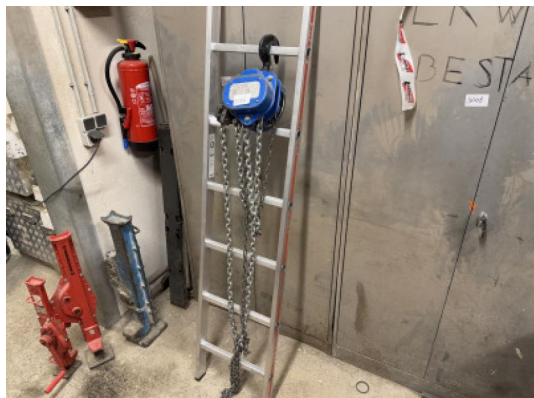

## Kettenzug HFS Austria CB 200

**Remaining time** 13.03.2025 09:33:20

**Location** Austria

---

Bj. 2008 2000 kg